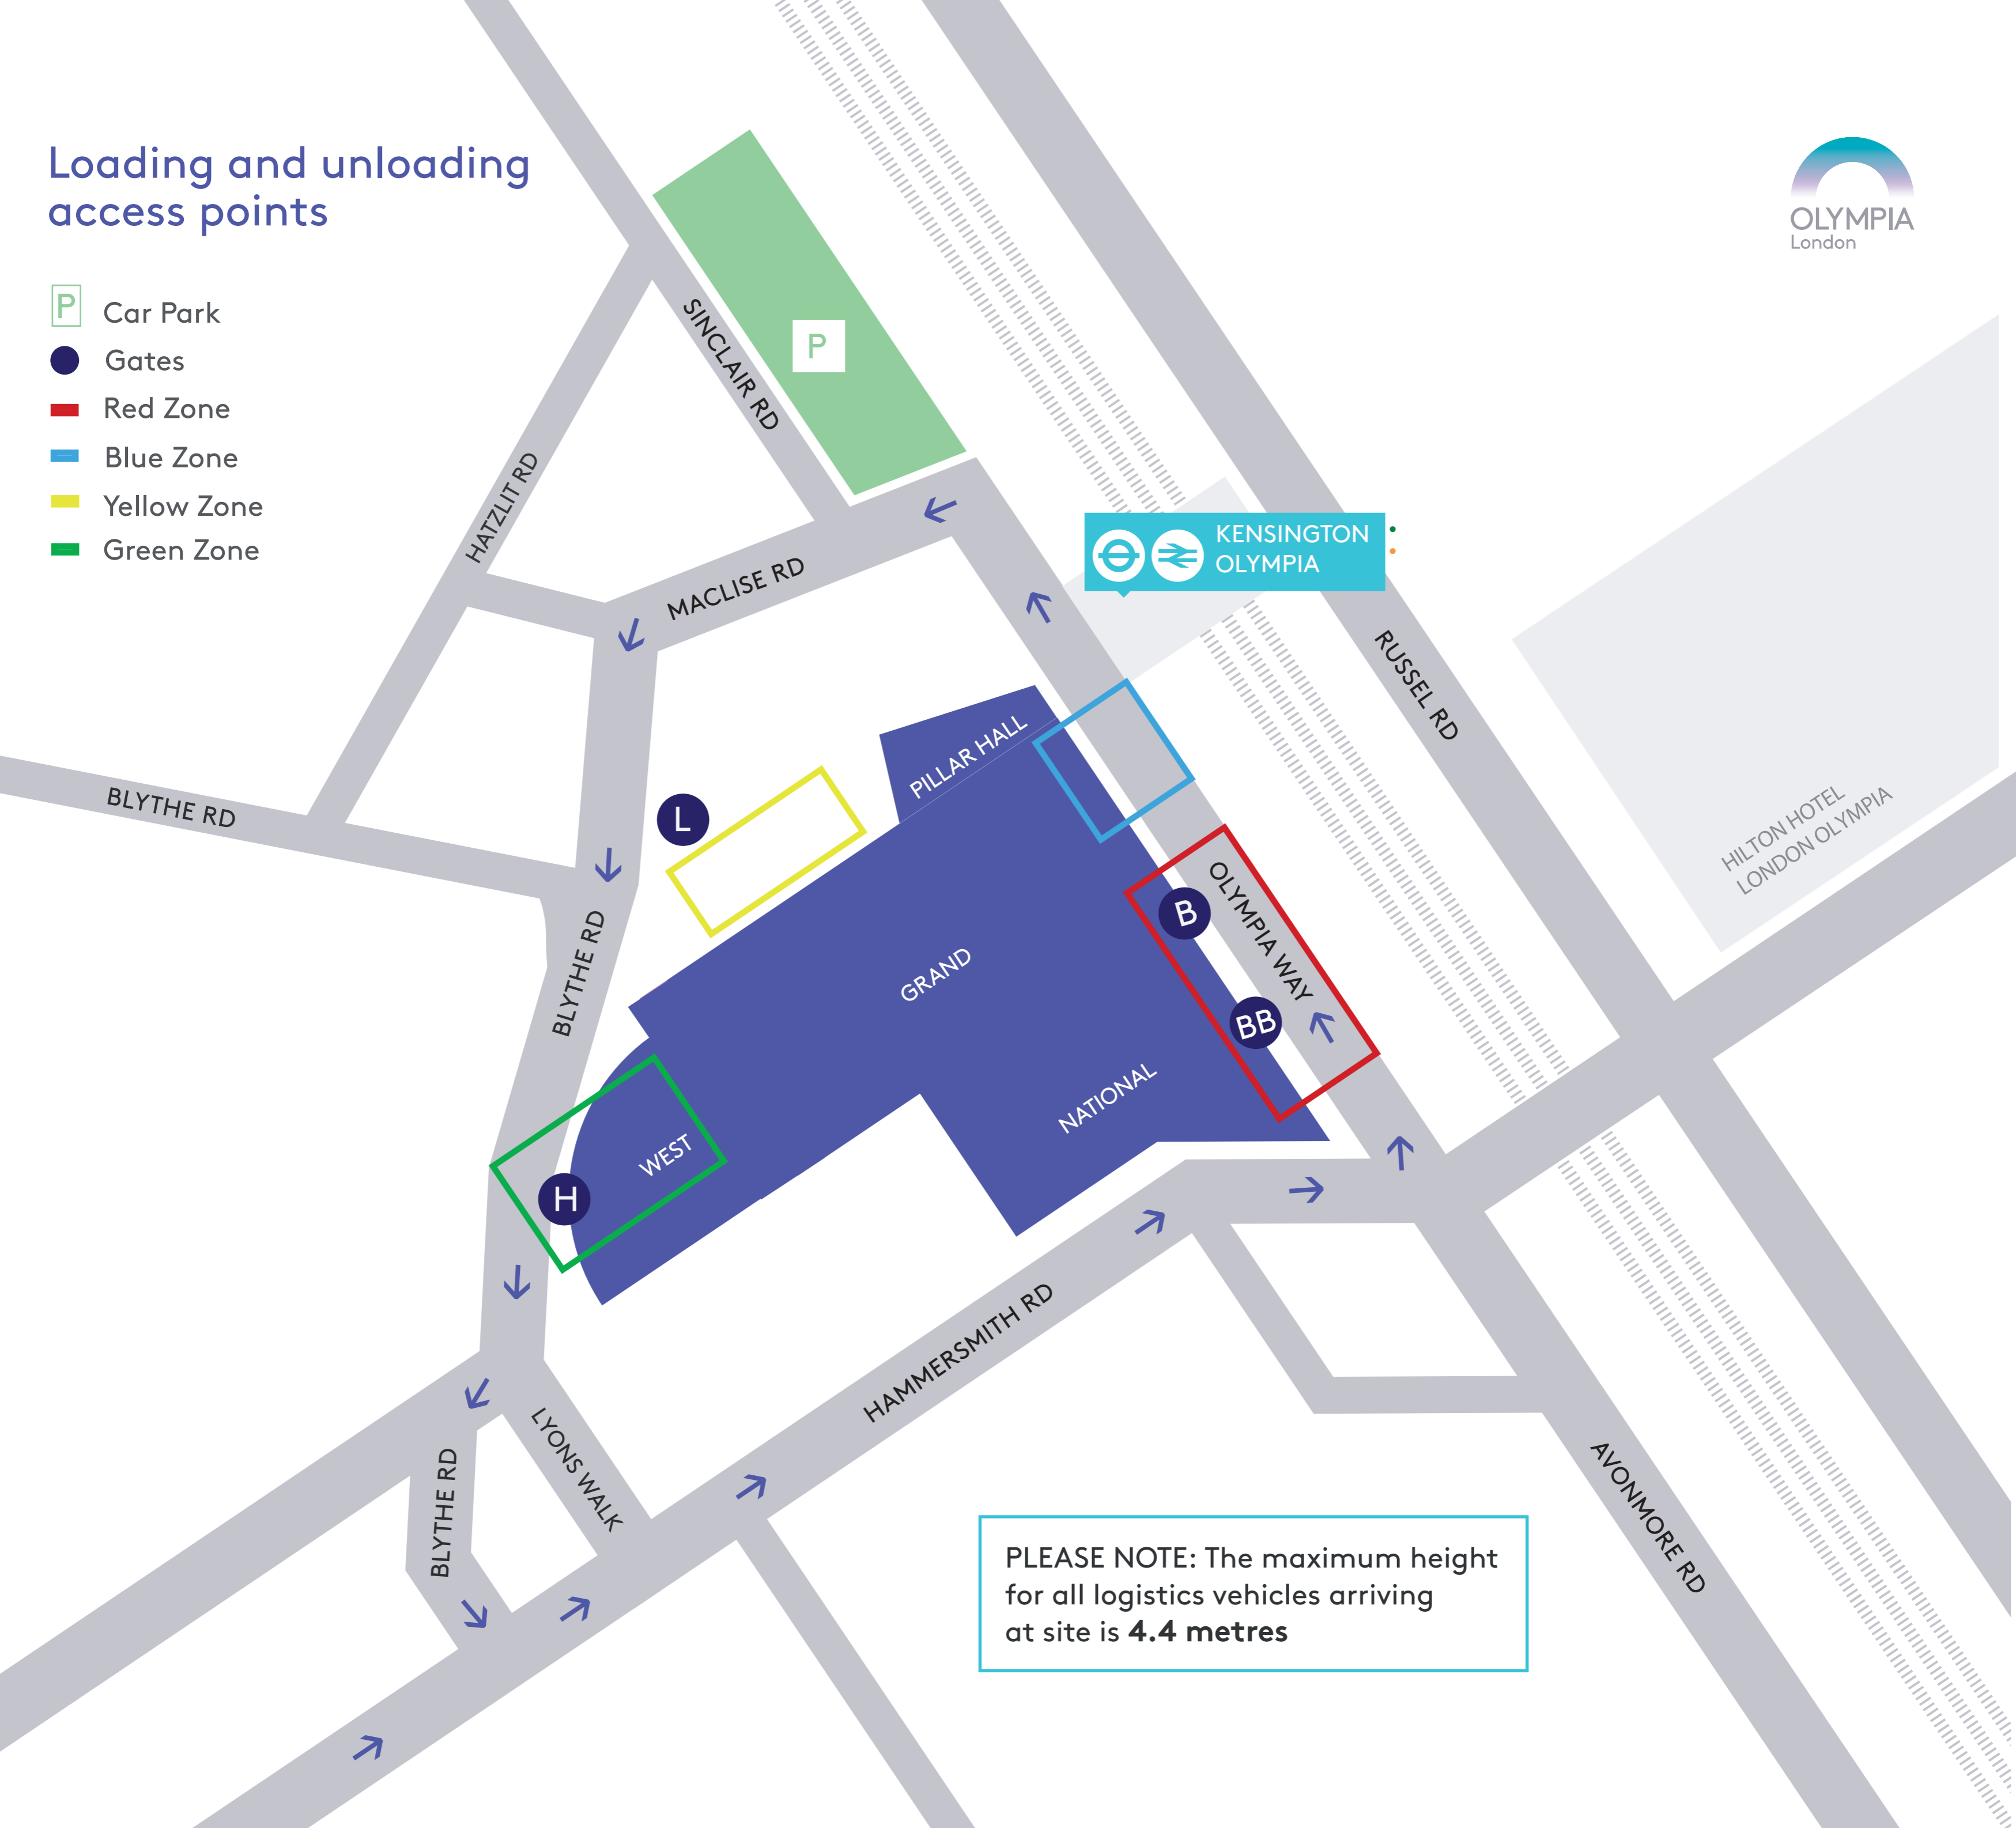

Loading and unloading access points

- Car Park
- Gates
- Red Zone
- Blue Zone
- Yellow Zone
- Green Zone

PLEASE NOTE: The maximum height for all logistics vehicles arriving at site is **4.4 metres**